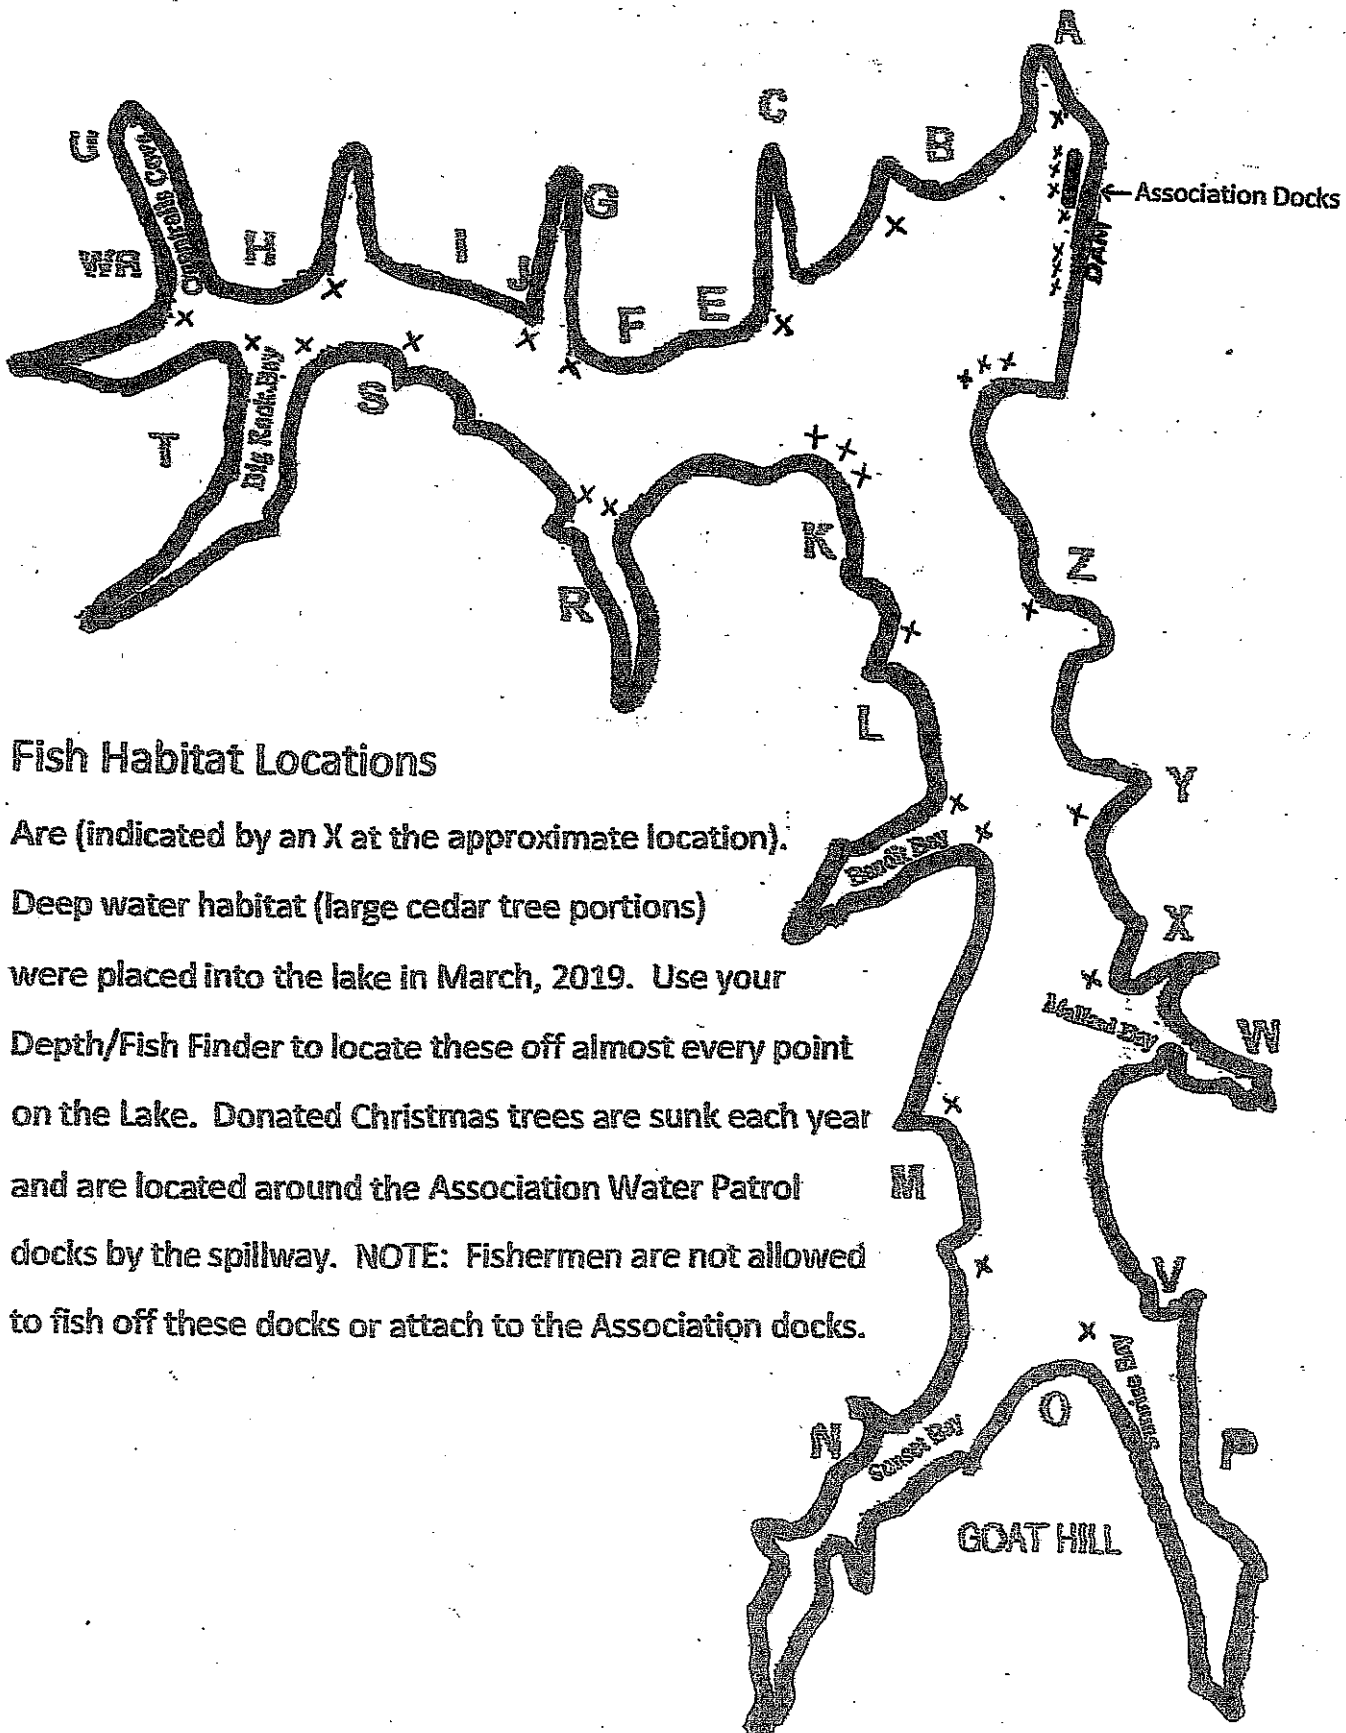

LAKE LOTAWANA FISH HABITAT LOCATIONS

Fish Habitat Locations

Are (indicated by an X at the approximate location).

Deep water habitat (large cedar tree portions)

were placed into the lake in March, 2019. Use your Depth/Fish Finder to locate these off almost every point on the Lake. Donated Christmas trees are sunk each year and are located around the Association Water Patrol docks by the spillway. NOTE: Fishermen are not allowed to fish off these docks or attach to the Association docks.